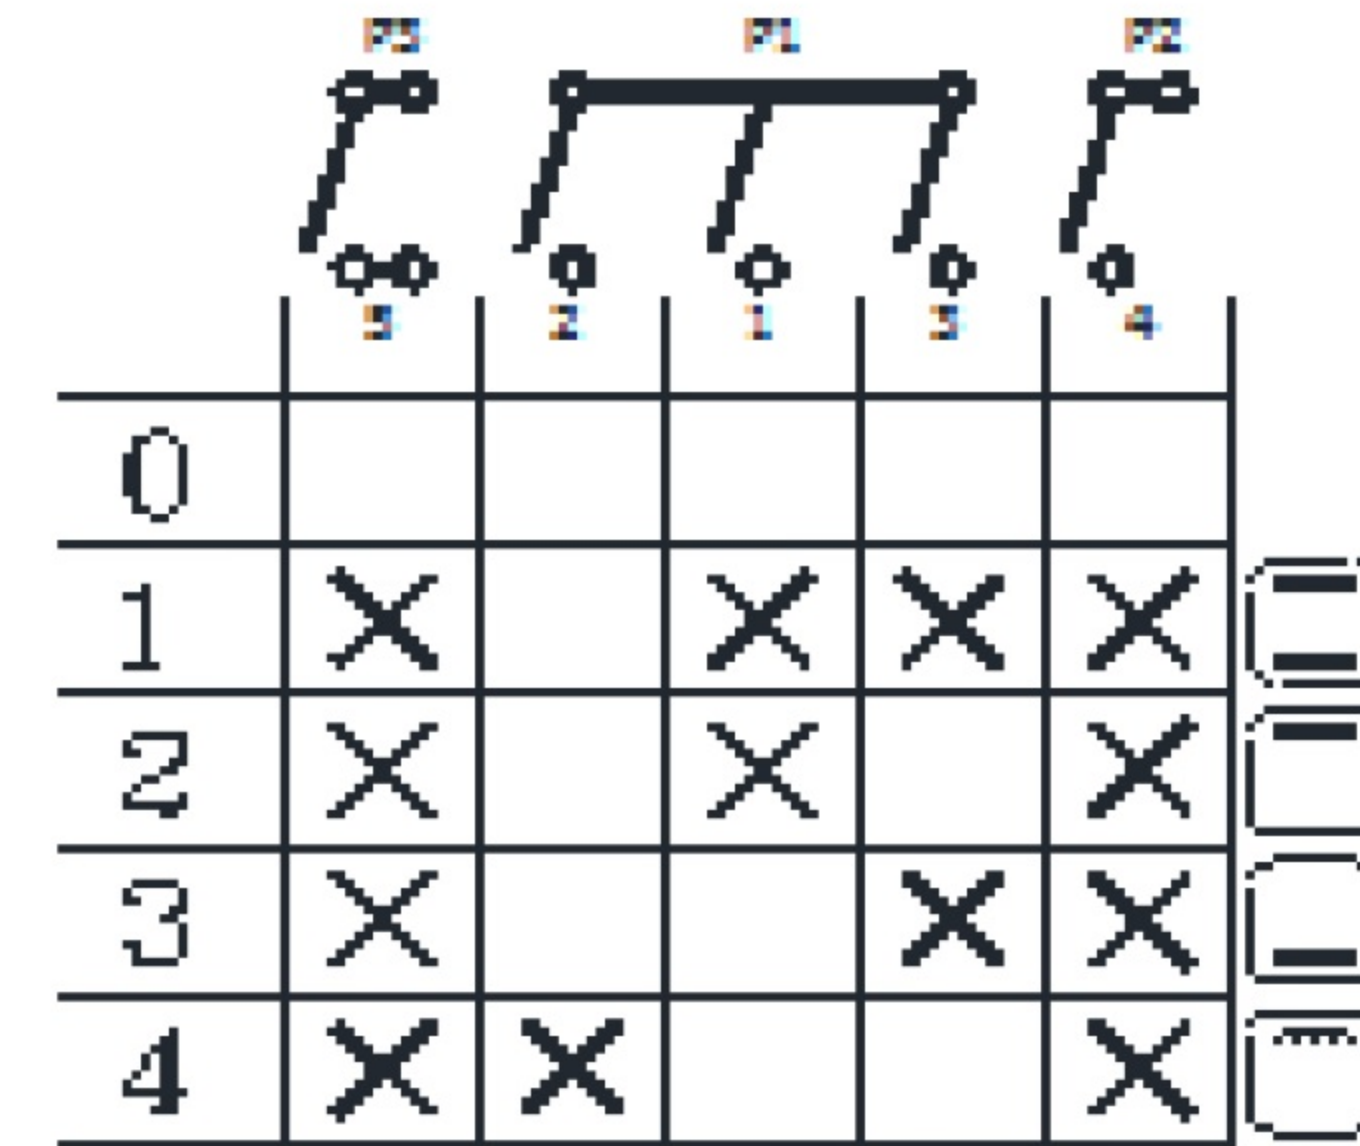

SIGNAL LAMP CABLE COLOUR

# 60X60 GRADUAL CERAN (0+6) FUNCTION RADYAN

SELECTOR SWITCH DIAGRAM

**SIZE : 50X60**  
**0+4 FUNCTION**  
**SAFETY**  
**TSM**