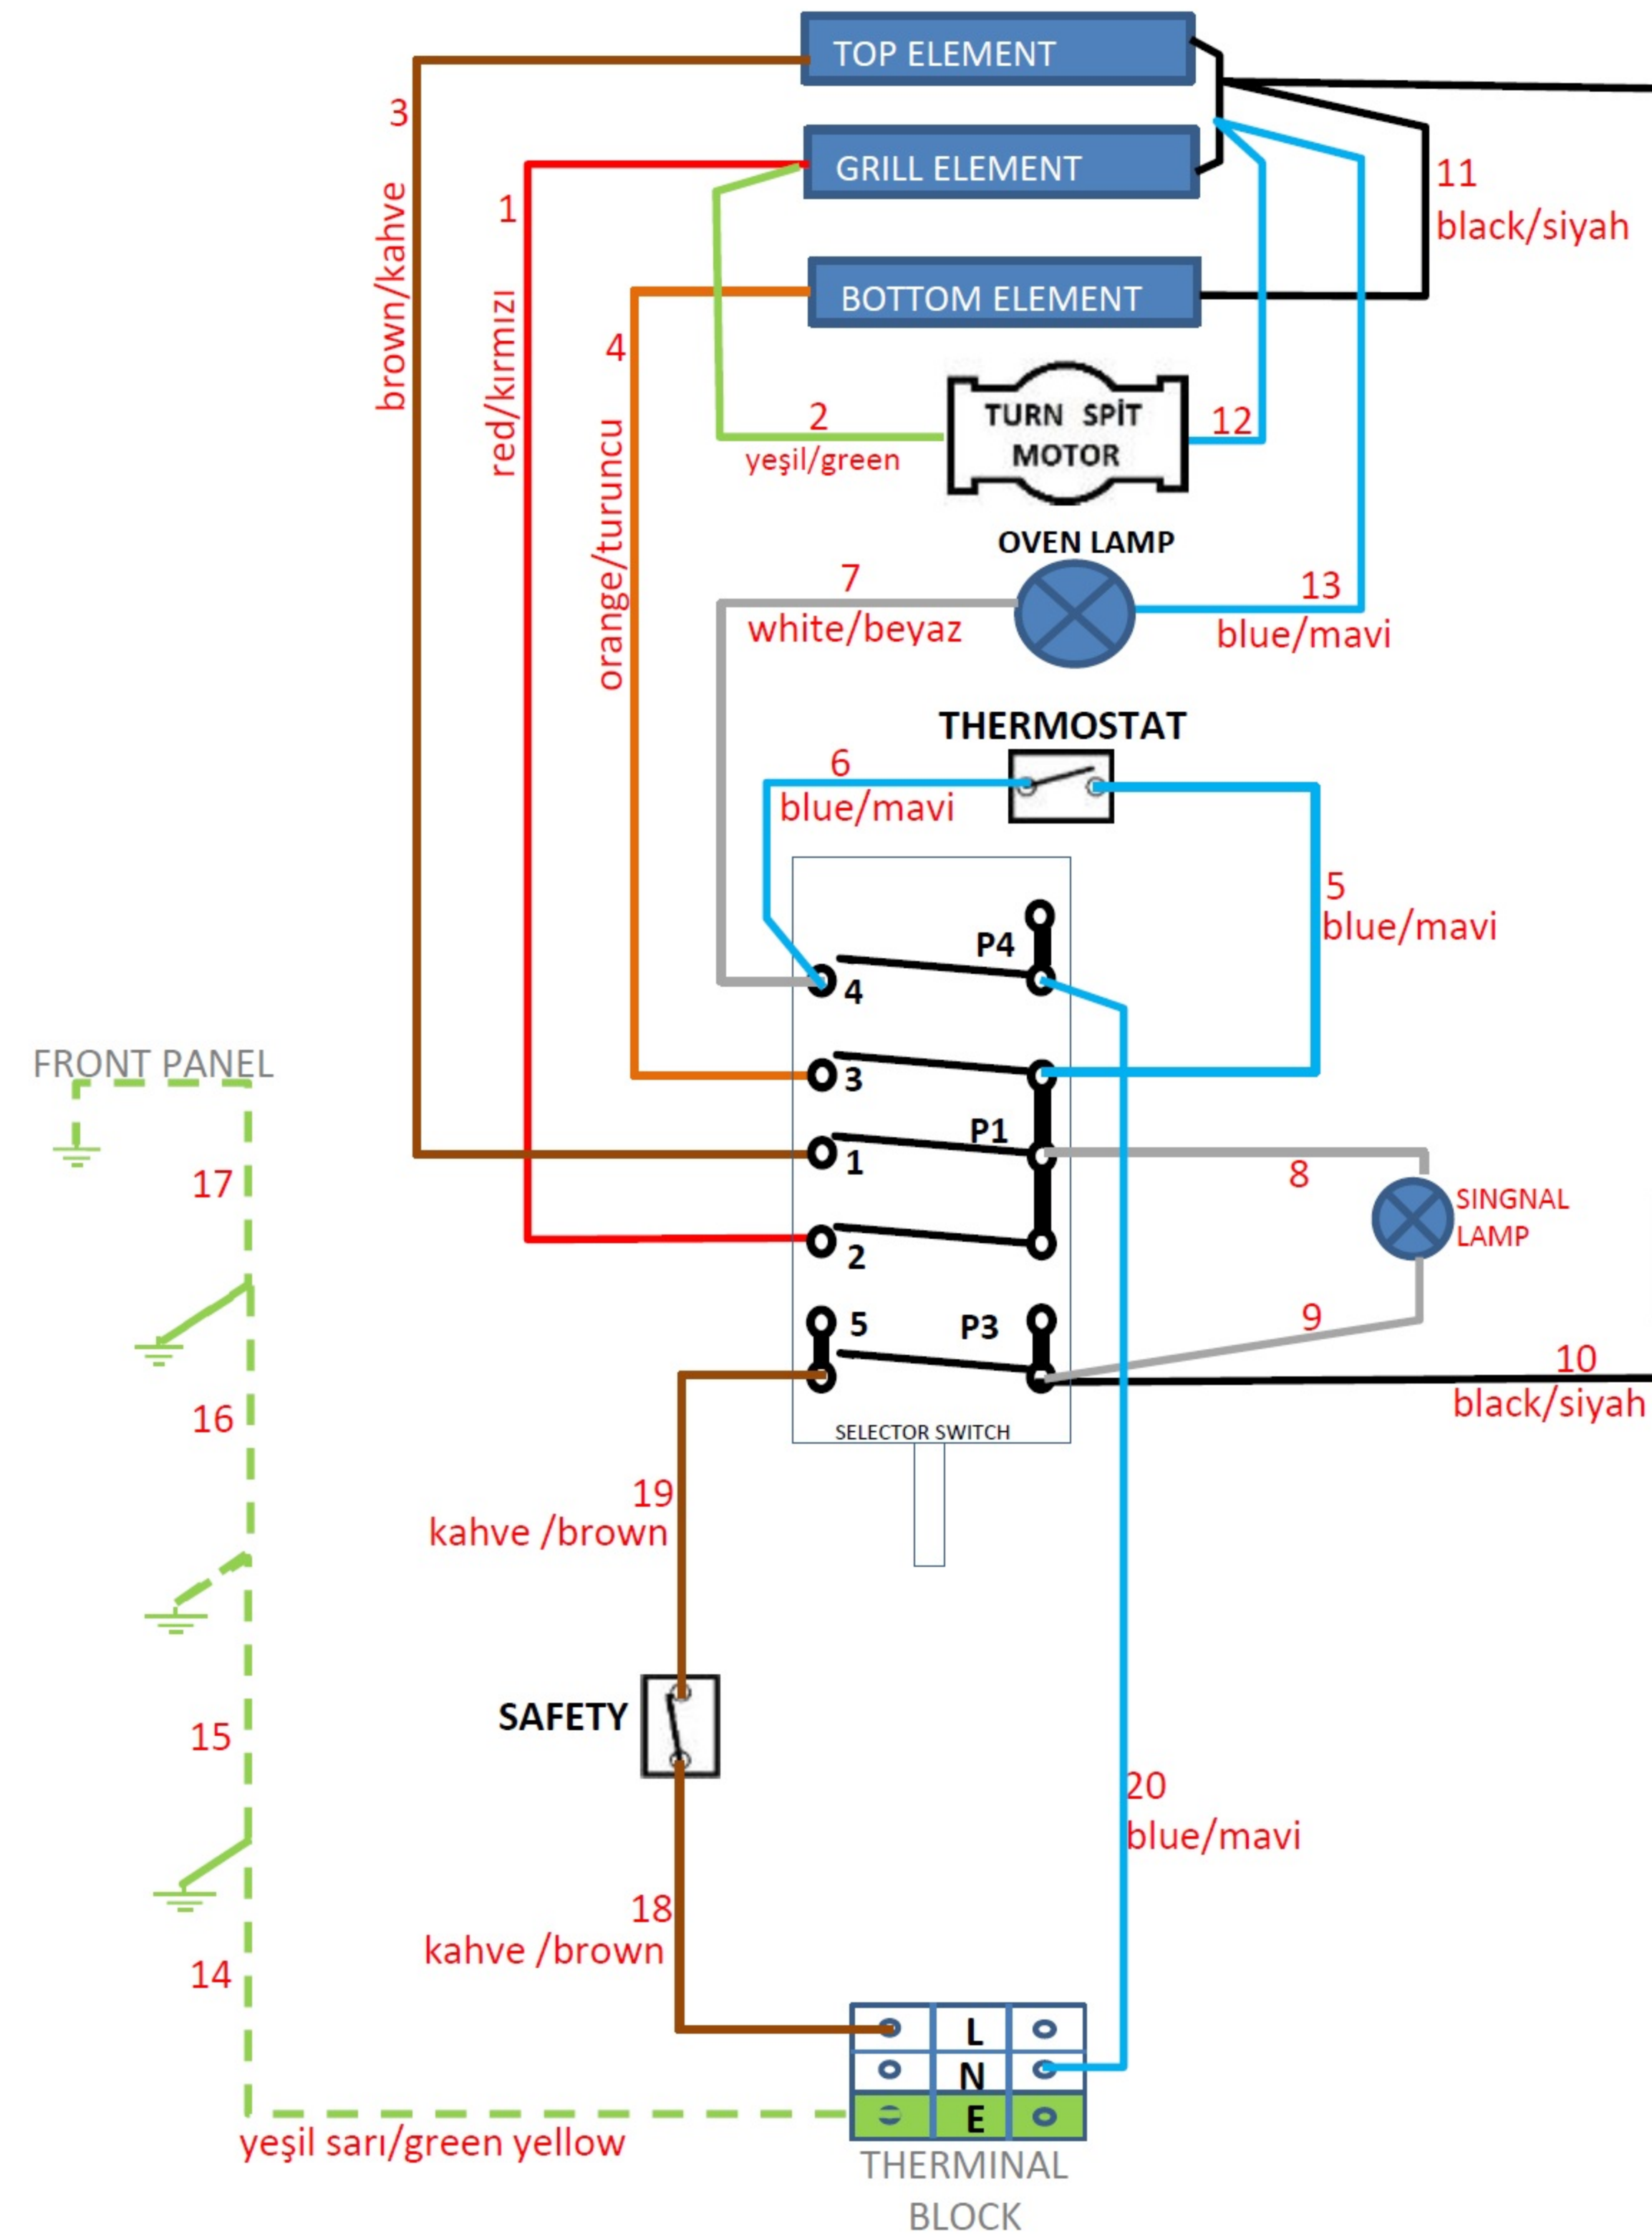

SIGNAL LAMP CABLE COLOUR

# 60X60 GRADUAL CERAN (0+6) FUNCTION RADYAN

SELECTOR SWITCH DIAGRAM

**SIZE : 50X60**  
**0+4 FUNCTION**  
**SAFETY**  
**TSM**